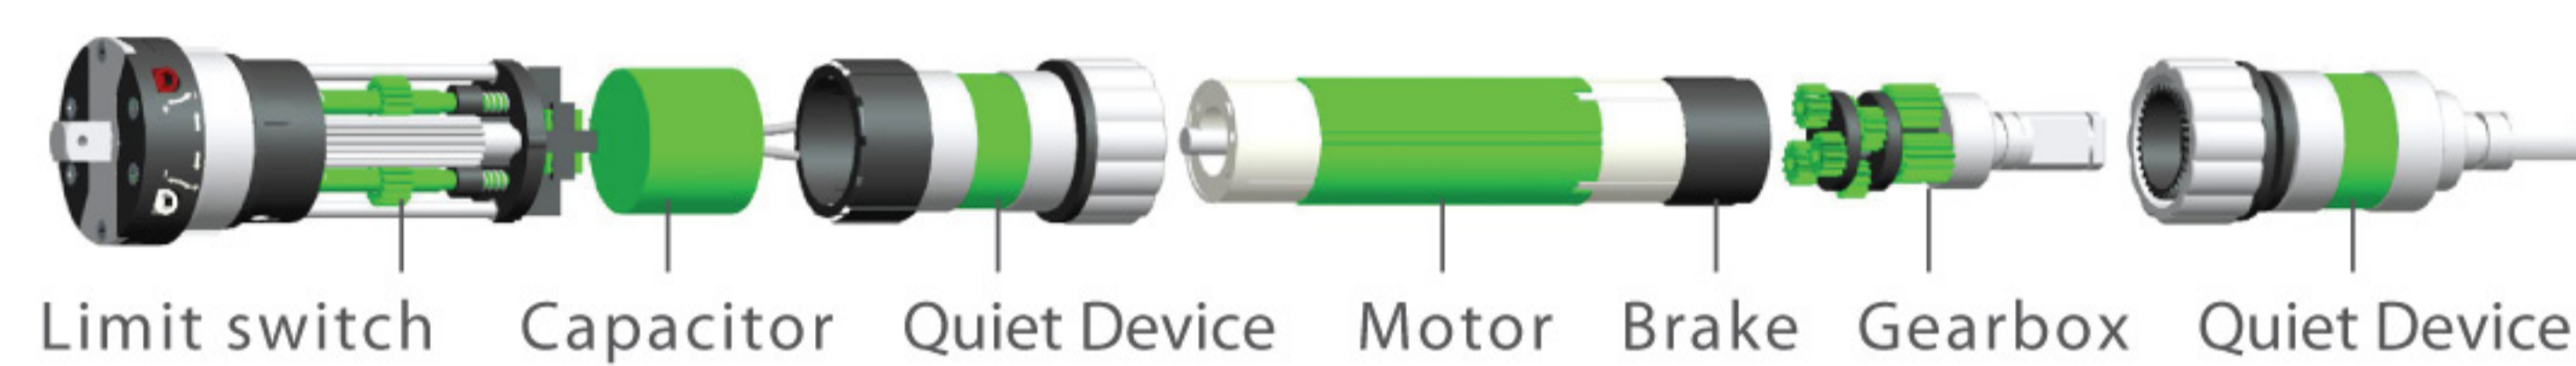

AC TUBULAR MOTOR

Q: Quiet
Quiet Device + Mechanic Limit

DM45Q

Outline

Use

Motorized Roller Blinds

Motorized Projection Screen

Dimension drawing

Inner Structure Picture

Motor Type Explanation

DM Tubular Motor **45** Tube Diameter **Q** Quiet **—** **6** Rated Torque (N.m) **/** **28** Output Speed (rpm)

Technical Data	Rated Torque (N.m)	Output Speed (rpm)	Tube Diameter (mm)	Rated Voltage (V)	Frequency (Hz)	Rated Power (W)	Rated Current (A)	Continuous Running Time (min)	Protection Degree (IP)	Max Limit Turns	L1 / L2 (mm)	
230V / 50Hz												
DM45Q Quiet	DM45Q - 6/28	6	28	45	230	50	121	0.53	4	IP44	45	645/624