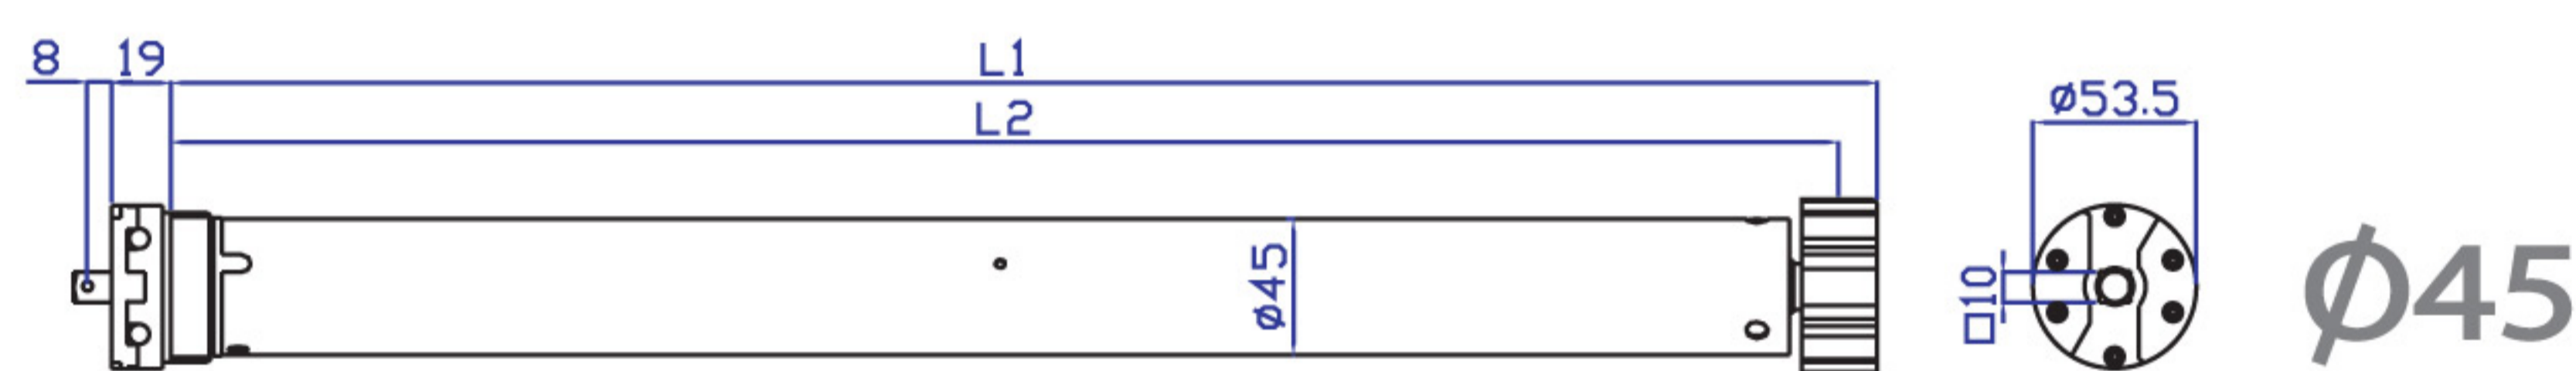

Inner Structure Picture

Motor Type Explanation

DM Tubular Motor **45** Tube Diameter **Q** Quiet **—** **6** Rated Torque (N.m) **/** **28** Output Speed (rpm)

Technical Data	Rated Torque (N.m)	Output Speed (rpm)	Tube Diameter (mm)	Rated Voltage (V)	Frequency (Hz)	Rated Power (W)	Rated Current (A)	Continuous Running Time (min)	Protection Degree (IP)	Max Limit Turns	L1 / L2 (mm)	
230V / 50Hz												
DM45Q Quiet	DM45Q - 6/28	6	28	45	230	50	121	0.53	4	IP44	45	645/624